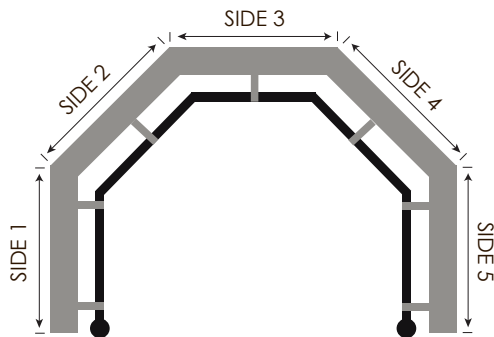

general information / information générale 5

alendel®

BAYVIEW bay window . baie vitrée

3 SIDED BAY WINDOW - BAIE VITRÉE À 3 CÔTÉS
(2 double corner elbows - 2 rotules double)

3 SIDED BAY WINDOW - BAIE VITRÉE À 3 CÔTÉS
(2 single corner elbows - 2 rotules simple)

5 SIDED BAY WINDOW - BAIE VITRÉE À 5 CÔTÉS
(4 single corner elbows - 4 rotules simple)

28JDC
Double Corner Elbow
Rotule double

28JSC
Single Elbow
Rotule simple

28B1PO
Pass Over Bracket
Support ouvert

28B4IA
IDC Adjustable Bracket
Support ajustable IDC

(pass over bracket/support ouvert)

28RPO
Pass Over Rings
Anneaux ouverts

FOR 3-SIDED BAY WINDOWS OR L-SHAPED WINDOWS

Double elbows are available for 3 sided bay windows. Double elbow joints bend to angles up to 90°.