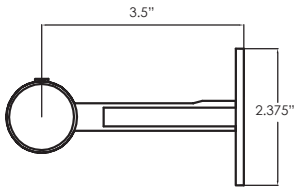

28B7TS wall/ceiling support / support pour mur/plafond

28B7TS - CH
chrome

28B7TS - SS
satin
silver

28B7TS - PG
polished
graphite