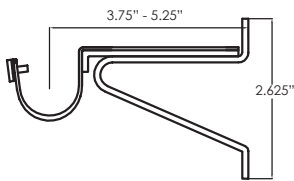

28B3AF a - frame bracket / support de cadre - a

28B3AF - CH
chrome