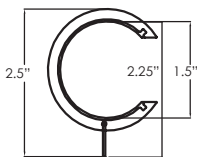

28RPO pass over ring / anneaux ouverts

28RPO - CH
chrome

28RPO - SS
satin
silver

28RPO - PG
polished
graphite

28RPO - BB
bright
brass

28RPO - AB
antique
brass

28RPO - B
black

28RPO - W
white