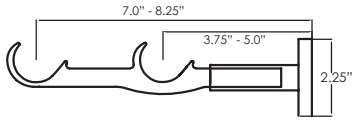

28B4IA - AB
antique
brass

28B4IA - B
black

28B4IA - WT
white

28B5DIA double idc adjustable bracket / support ajustable double idc

28B5DIA - CH
chrome

28B5DIA - SS
satin
silver

28B5DIA - PG
polished
graphite