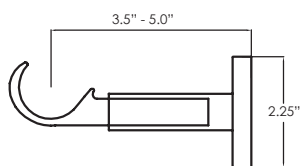

28B4IA idc adjustable bracket / support ajustable idc

28B4IA - CH
chrome