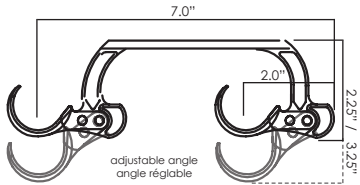

28B6DCM double ceiling mount bracket / support double pour plafond

28B6DCM - CH
chrome

28B6DCM - SS
satin
silver

28B6DCM - PG
polished
graphite