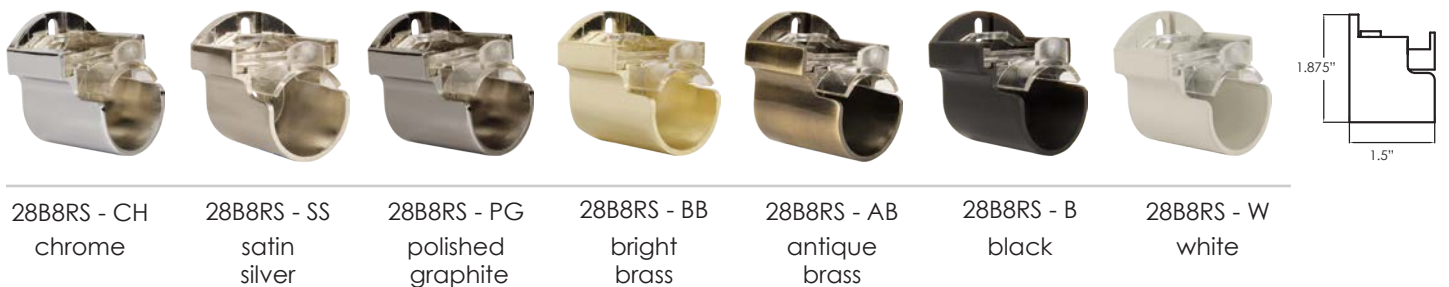

recess support / soutien naissance **28B8RS**