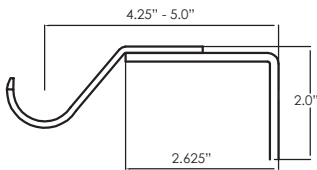

28B1PO pass over bracket / support ouvert

28B1PO - CH
chrome