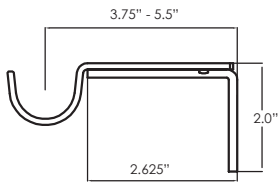

28B2S standard bracket / support standard

28B2S - CH
chrome